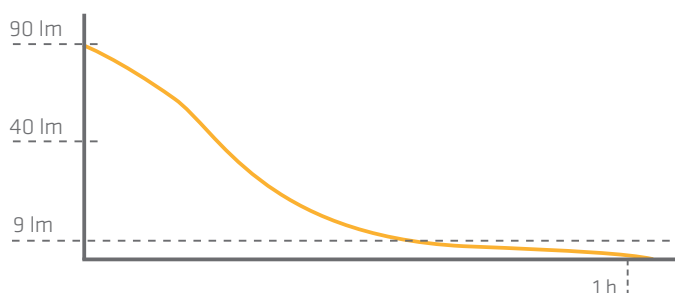

LIGHT CURVE AND RUNTIMES

100 % to 10 %

90 LUMENS
9

30 min

To 1 lumen

90 LUMENS
1

50 min