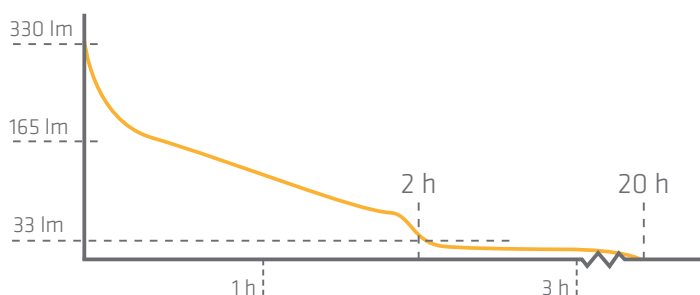

Q3 classic

PACKAGING

330 LUMENS

SPECIFICATIONS

WHAT'S IN THE BOX

TORCH

POUCH

STRAP

BATTERIES

MANUAL

UNIQUE SELLING POINTS (USP)

FIXED SPOT FOCUS

With the fixed beam in the Q3classic you get a powerful spot beam, that will light up objects far away. The long range spot beam is suited for search and rescue and for lighting up the deepest cavities.

WATERPROOF - IPX8

The Q3classic is rated IPX8, which means it is waterproof down to 1 meter. Use the Q3classic in all weather conditions and submerged in water, without having to worry about your light.

PROFESSIONAL POUCH

Keep your Q3classic within grasp at all times with the included belt pouch. With the sturdy and reliable Velcro enclosure, there is no need to worry about your Q3classic falling out.

LIGHT CURVE AND RUNTIMES

100 % to 10 %

330 LUMENS 33

2 h

To 1 lumen

330 LUMENS 1

20 h