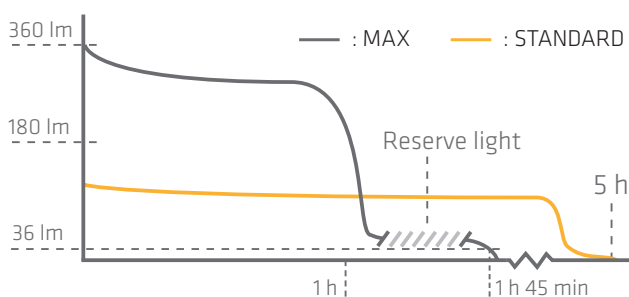

V3 *air rechargeable*

PACKAGING

360 LUMENS

SPECIFICATIONS

Li-Po

210 m

148 g

10° - 70°

WHAT'S IN THE BOX

HEADLAMP

BATTERY

USB-CABLE

MANUAL

UNIQUE SELLING POINTS (USP)

SLIDING HYPERFOCUS™

The sliding Hyperfocus™ optical system collects the LED radiance and distributes it with maximum efficiency from a perfect round floodlight beam to a highly intensive, long range spot beam. Just slide the head of the lamp for the correct light setting.

ELECTRONIC DIMMING

With our Intelligent Light Control and electronic dimming you can get just the right light output you need for a given situation. Dim the light stepless from 180 down to 8 lumens simply by holding a button.

USB CHARGING

Compatible with USB. This enables you to charge everywhere, either with our 5V/2A adapter, through your computer or with a car charger.

LIGHT CURVE AND RUNTIMES

MAX

360 LUMENS
36

1 h | 45 min

STANDARD

110 LUMENS
11

5 h

DIMMING

180 LUMENS
8

3-80 h